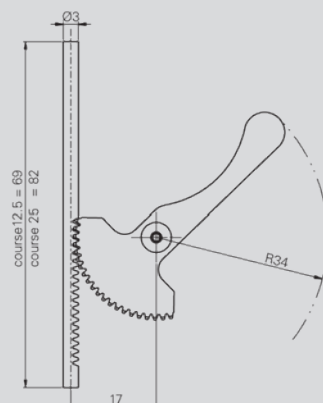

S_Dial ONE

El nuevo nacimiento concebido para el taller

μ_PRICES_09
905.0121.10
€ 166.-
PROMO

IP67
USB

IP67

Order number	Resolution mm	Measuring range mm	Price €	Promo €
905.0121.10	0.01	12.5	213.-	166.-
905.0131.10	0.001	12.5	265.-	213.-
905.0141.10	0.01	25	230.-	179.-
905.0151.10	0.001	25	283.-	226.-

Integrated lifter in standard

Robust

Simple and intuitive functions (SIS)

Automatic wake-up and sleeping mode

Origin saved

IP67 protection, even connected

External power supply and data transfer with one cable