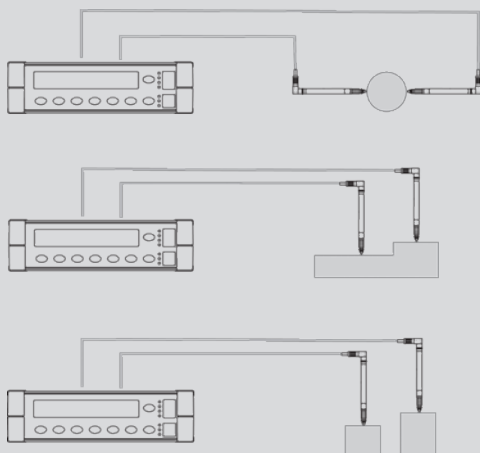

Set SXTH: Digital measuring pistolgrip, heads and setting rings for the given range

Ultima, THE HIGH PRECISION bore-gauge

Ultima

Measuring range 1 - 310 mm

Ceramic anvils from 12 mm

Specifications of rings according to DIN 2250 / 2

900.1010 P10
905.2214 Lifter

Kit D50S PRO: D50S PRO display unit, P10 probe, stand, lifter, calibration certificate probe/unit.

804.1060

Calibration certificat
P10/D50S PRO

Max error of the set : 0,6 μm

D50S PRO

Order number	Type	Price €	Promo €
804.1050	D50S		573.-
804.1060	D50S PRO	755.-	666.-
804.1060.01	Kit D50S PRO	1'572.-	1'259.-

<http://www.sylvac.es>