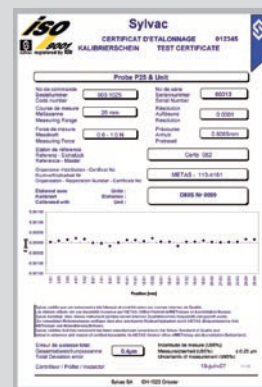

Calibration certificat
P10/D50S PRO

Max error of the set : 0,6 μm

D50S PRO