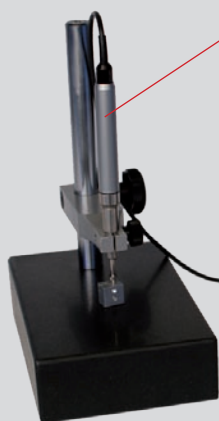

908.1206

900.1010 P10
905.2214 Lifter

Kit D50S PRO: D50S PRO display unit, P10 probe, stand, lifter, calibration certificate probe/unit.